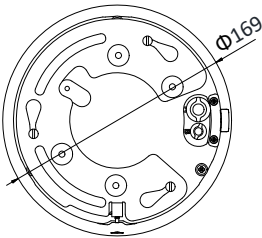

Specification

Camera Module	
Image Sensor	1/2.5" progressive scan CMOS
Min. Illumination	Color: 0.005 Lux @(F1.6, AGC ON) B/W: 0.001 Lux @(F1.6, AGC ON) 0 Lux with IR
White Balance	Auto/Manual/ATW (Auto-tracking White Balance)/Indoor/Outdoor/Fluorescent Lamp/Sodium Lamp
AGC	Auto/Manual
Shutter Time	1/1 s to 1/30,000 s
Day & Night	IR Cut Filter
Digital Zoom	16×
Privacy Mask	24 programmable privacy masks
Focus Mode	Auto/Semi-automatic/Manual
WDR	120 dB WDR
Lens	
Focal Length	4.8 mm to 120 mm, 25× optical
Zoom Speed	Approx. 3.2 s (optical lens, wide-tele)
FOV	Horizontal field of view: 57.6° to 2.5° (wide-tele) Vertical field of view: 34.4° to 1.4° (wide-tele) Diagonal field of view: 64.5° to 2.9° (wide-tele)
Working Distance	10 mm to 1500 mm (wide-tele)
Aperture Range	F1.6 to F3.5
IR	
IR Distance	50 m
Smart IR	Support
PTZ	
Movement Range (Pan)	360° endless
Pan Speed	Configurable, from 0.1°/s to 300°/s Preset Speed: 350°/s
Movement Range (Tilt)	From -5° to 90° (auto-flip)
Tilt Speed	Configurable, from 0.1°/s to 160°/s Preset Speed: 200°/s
Proportional Zoom	Support
Presets	300
Patrol Scan	8 patrols, up to 32 presets for each patrol
Pattern Scan	4 pattern scans, record time over 10 minutes for each scan
Power-off Memory	Support
Park Action	Preset/Pattern Scan/Patrol Scan/Auto Scan/Tilt Scan/Random Scan/Frame Scan/Panorama Scan
PTZ Position Display	Support
Preset Freezing	Support
Scheduled Task	Preset/Pattern Scan/Patrol Scan/Auto Scan/Tilt Scan/Random Scan/Frame Scan/Panorama Scan/Dome Reboot/Dome Adjust/Aux Output
Compression Standard	
Video Compression	Main Stream: H.265+/H.265/H.264+/H.264 Sub-Stream: H.265/H.264/MJPEG Third Stream: H.265/H.264/MJPEG
H.264 Type	Baseline Profile/Main Profile/High Profile
H.264+	Support
H.265 Type	Main Profile

Dimensions	Φ 169 mm × 161 mm (Φ 6.65" × 6.34")
Weight	Approx. 2.45 kg (5.40 lb)

Order Model

DS-2DE4A425IW, 12 VDC & PoE+ (802.3 at, class4)

Dimensions

Unit: mm

Accessories

DS-1605ZJ

Wall Mounting Bracket